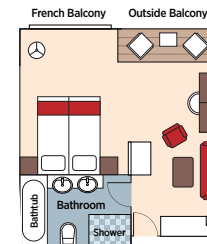

AMADALIA

Sun Deck

Jasmine Deck

Lily Deck

Lotus Deck

Acacia Deck

Technical Data:

- ◆ Re-constructed: 2021
- ◆ Length: 236 ft.
- ◆ Width: 43 ft.
- ◆ Registry: Egypt
- ◆ Suites: 16
- ◆ Staterooms: 18
- ◆ Passengers: 68
- ◆ Crew: 62

Grand Suite	Lily Deck French & Outside Balcony 430 sq. ft.
Master Suite	Lotus Deck French Balcony 400 sq. ft.
Cat. SA Suite	Lily Deck French & Outside Balcony 370 sq. ft.
Cat. SB Suite	Lotus Deck French & Outside Balcony 370 sq. ft.

Cat. C	Lotus Deck French Balcony 226 sq. ft.
Cat. D	Acacia Deck Fixed Window 194 sq. ft.
Cat. E	Acacia Deck Fixed Window 194 sq. ft.

..... Staterooms separated by a dotted line become connected by request.

Sun Deck (rendering)

Main Lounge (rendering)

Grand Suite (GS)
Port Side

Grand Suite (GS)
Starboard Side

Master Suite (MS)

Suite (SA/SB)

Cat. C

Cat. D / E