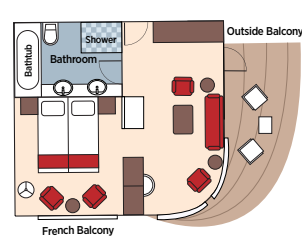

AMADALIA

Sun Deck

Jasmine Deck

Lily Deck

Lotus Deck

Acacia Deck

Technical Data:

- ◆ Re-constructed: 2021
- ◆ Length: 236 ft.
- ◆ Width: 43 ft.
- ◆ Registry: Egypt
- ◆ Suites: 16
- ◆ Staterooms: 18
- ◆ Passengers: 68
- ◆ Crew: 62

Grand Suite	Lily Deck French & Outside Balcony 430 sq. ft.
Master Suite	Lotus Deck French Balcony 400 sq. ft.
Cat. SA Suite	Lily Deck French & Outside Balcony 370 sq. ft.
Cat. SB Suite	Lotus Deck French & Outside Balcony 370 sq. ft.

Cat. C	Lotus Deck French Balcony 226 sq. ft.
Cat. D	Acacia Deck Fixed Window 194 sq. ft.
Cat. E	Acacia Deck Fixed Window 194 sq. ft.

..... Staterooms separated by a dotted line become connected by request.

Sun Deck (rendering)

Main Lounge (rendering)

Grand Suite (GS)
Port Side

Grand Suite (GS)
Starboard Side

Master Suite (MS)

Suite (SA/SB)

Cat. C

Cat. D / E