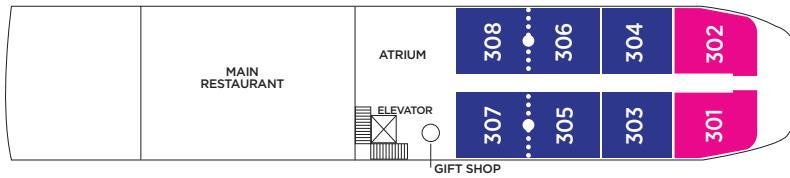

AMADALIA

Sun Deck

Jasmine Deck

Lily Deck

Lotus Deck

Acacia Deck

Technical Data:

- ◆ Re-constructed: 2021
- ◆ Length: 236 ft.
- ◆ Width: 43 ft.
- ◆ Registry: Egypt
- ◆ Suites: 16
- ◆ Staterooms: 18
- ◆ Passengers: 68
- ◆ Crew: 62

Grand Suite	Lily Deck French & Outside Balcony 430 sq. ft.
Master Suite	Lotus Deck French Balcony 400 sq. ft.
Cat. SA Suite	Lily Deck French & Outside Balcony 370 sq. ft.
Cat. SB Suite	Lotus Deck French & Outside Balcony 370 sq. ft.

Cat. C	Lotus Deck French Balcony 226 sq. ft.
Cat. D	Acacia Deck Fixed Window 194 sq. ft.
Cat. E	Acacia Deck Fixed Window 194 sq. ft.

..... Staterooms separated by a dotted line become connected by request.

Sun Deck (rendering)

Main Lounge (rendering)

Grand Suite (GS)
Port Side

Grand Suite (GS)
Starboard Side

Master Suite (MS)

Suite (SA/SB)

Cat. C

Cat. D / E