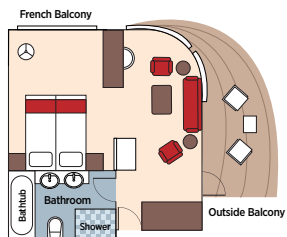

AMADALIA

Sun Deck

Jasmine Deck

Lily Deck

Lotus Deck

Acacia Deck

Technical Data:

- ◆ Re-constructed: 2021
- ◆ Length: 236 ft.
- ◆ Width: 43 ft.
- ◆ Registry: Egypt
- ◆ Suites: 16
- ◆ Staterooms: 18
- ◆ Passengers: 68
- ◆ Crew: 62

Grand Suite	Lily Deck French & Outside Balcony 430 sq. ft.
Master Suite	Lotus Deck French Balcony 400 sq. ft.
Cat. SA Suite	Lily Deck French & Outside Balcony 370 sq. ft.
Cat. SB Suite	Lotus Deck French & Outside Balcony 370 sq. ft.

Cat. C	Lotus Deck French Balcony 226 sq. ft.
Cat. D	Acacia Deck Fixed Window 194 sq. ft.
Cat. E	Acacia Deck Fixed Window 194 sq. ft.

..... Staterooms separated by a dotted line become connected by request.

Sun Deck (rendering)

Main Lounge (rendering)

Grand Suite (GS)
Port Side

Grand Suite (GS)
Starboard Side

Master Suite (MS)

Suite (SA/SB)

Cat. C

Cat. D / E