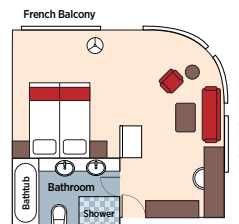

AMADALIA

Sun Deck

Jasmine Deck

Lily Deck

Lotus Deck

Acacia Deck

Technical Data:

- ◆ Re-constructed: 2021
- ◆ Length: 236 ft.
- ◆ Width: 43 ft.
- ◆ Registry: Egypt
- ◆ Suites: 16
- ◆ Staterooms: 18
- ◆ Passengers: 68
- ◆ Crew: 62

Grand Suite	Lily Deck French & Outside Balcony 430 sq. ft.
Master Suite	Lotus Deck French Balcony 400 sq. ft.
Cat. SA Suite	Lily Deck French & Outside Balcony 370 sq. ft.
Cat. SB Suite	Lotus Deck French & Outside Balcony 370 sq. ft.

Cat. C	Lotus Deck French Balcony 226 sq. ft.
Cat. D	Acacia Deck Fixed Window 194 sq. ft.
Cat. E	Acacia Deck Fixed Window 194 sq. ft.

..... Staterooms separated by a dotted line become connected by request.

Sun Deck (rendering)

Main Lounge (rendering)

Grand Suite (GS)
Port Side

Grand Suite (GS)
Starboard Side

Master Suite (MS)

Suite (SA/SB)

Cat. C

Cat. D / E